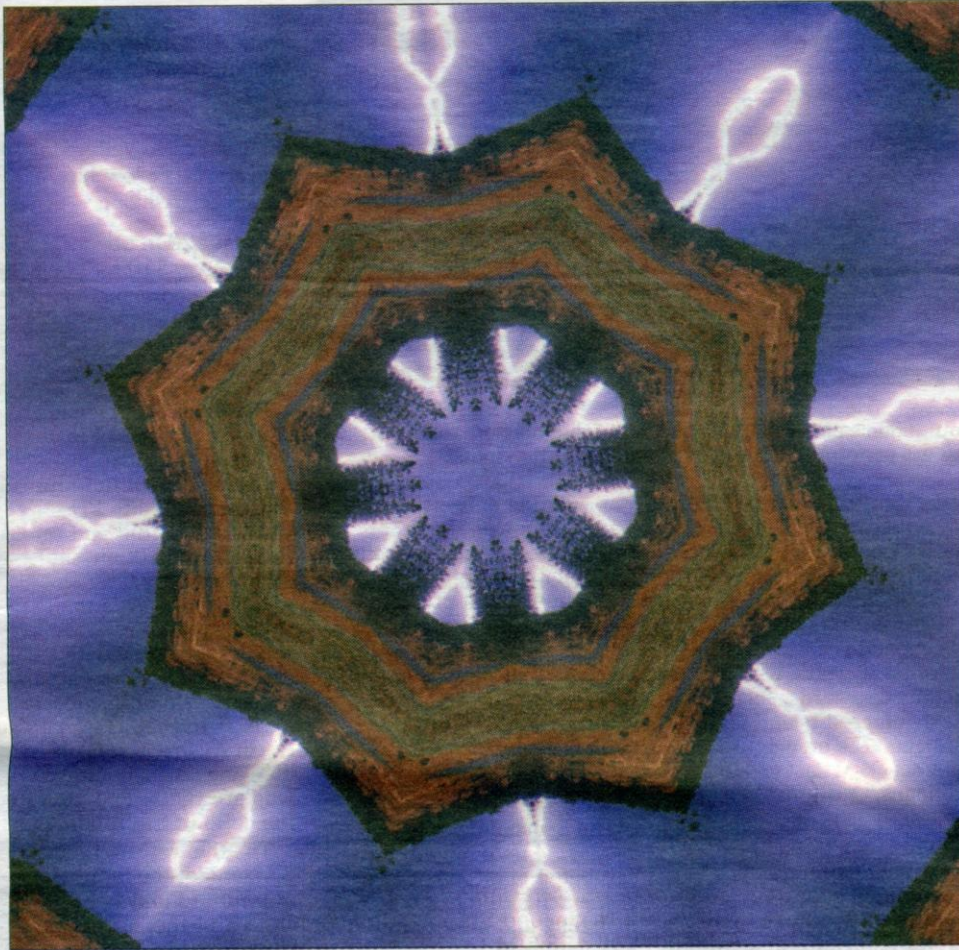

visual arts

'Mystifying Mandalas'

Photo from Betsy Lewis

A mandala by Frank Williams now on display at Grill A Bites in Ashland.

Betsy Lewis Art Event Productions is presenting "Mystifying Mandalas," an exhibition of digital fine-art mandalas by Frank Williams through April 30 at Grill A Bites, 47 N. Main St., Ashland.

Hidden within the kaleidoscopic patterns of Williams' new mandala works may be a flower, a skyline, a bird's beak or the fringe of a tree. They are images within images,

stories within stories, and slices of life which

Williams says "bubble up from his soul." They draw a viewer inward toward their center while simultaneously expanding them cosmically outward.

For more information, call Betsy Lewis Art Event Productions at 890-1453.